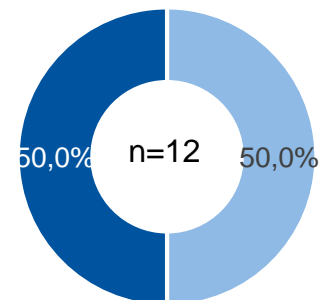

Gender Monitoring

Numbers of women and men in leadership positions at RWTH Aachen University

Status: March 2021

Source: www.rwth-aachen.de

Leadership positions

Rectorate

Board of Governors

Senate (voting members)

Dean's Offices

Departments

■ Male %
■ Female %