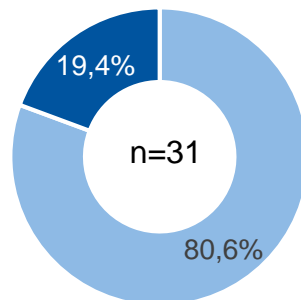

Gender Monitoring

Numbers of women and men in leadership positions at RWTH Aachen University

Status: March 2021

Source: www.rwth-aachen.de

Leadership positions

Rectorate

Board of Governors

Senate (voting members)

Dean's Offices

Departments

■ Male %
■ Female %