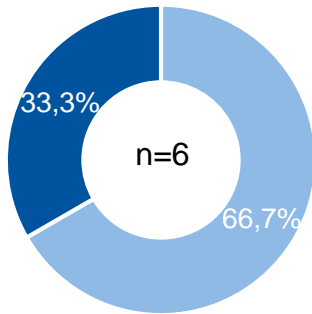

Gender Monitoring

Numbers of women and men in leadership positions at RWTH Aachen University

Status: March 2021

Source: www.rwth-aachen.de

Leadership positions

Rectorate

Board of Governors

Senate (voting members)

Dean's Offices

Departments

■ Male %
■ Female %