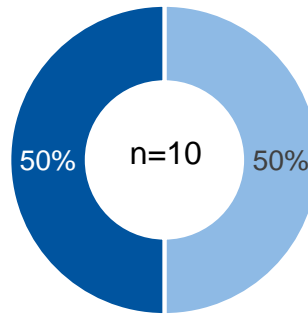

Gender Monitoring

Numbers of women and men in leadership positions at RWTH Aachen University

Status: March 2021

Source: www.rwth-aachen.de

Leadership positions

Rectorate

Board of Governors

Senate (voting members)

Dean's Offices

Departments

■ Male %
■ Female %