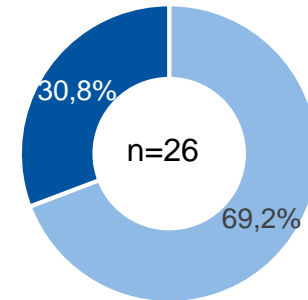

Gender Monitoring

Numbers of women and men in leadership positions at RWTH Aachen University

Status: March 2021

Source: www.rwth-aachen.de

Leadership positions

Rectorate

Board of Governors

Senate (voting members)

Dean's Offices

Departments

■ Male %
■ Female %